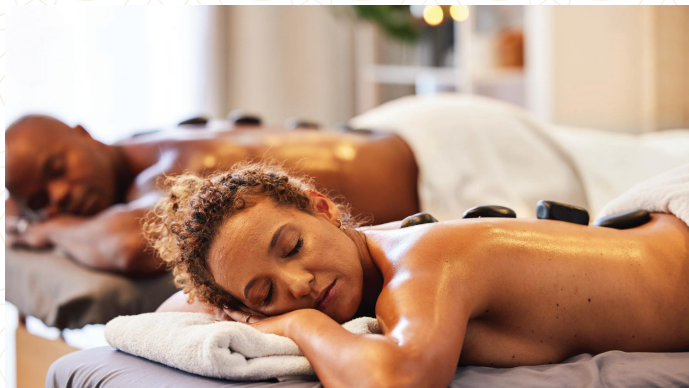

A holistic treatment that is based on benefits of oils. The treatment is designed to stimulate, soothe and relax the body.

DEEP TISSUE MASSAGE

KSh. 7,000 (60 mins) KSh. 7,500 (90mins)

A massage technique that utilizes slow strokes and deep pressure tech alongside our signature Uzuri sticks to release tension, aches and pains.

On the ancient philosophy that specific point on the feet corresponds with organs in the body. This traditional reflexology massage unlocks the energy channels to create harmony and aid generate wellness.

INDIAN HEAD MASSAGE
KSh. 3,000 (30mins)

Focused on the upper back, shoulders, neck and scalp. This treatment stimulates circulation, nourishes the scalp and induces a deep sense of calm.

LYMPHATIC DETOX
KSh. 7,000 (60mins)

A soothing, restorative couple's spa therapy based on our signature blend of bergamot designed to induce the deepest feeling of calm and relaxation, rebalancing the senses. The treatment begins with body exfoliation followed by body massage and ends with a glass of wine.